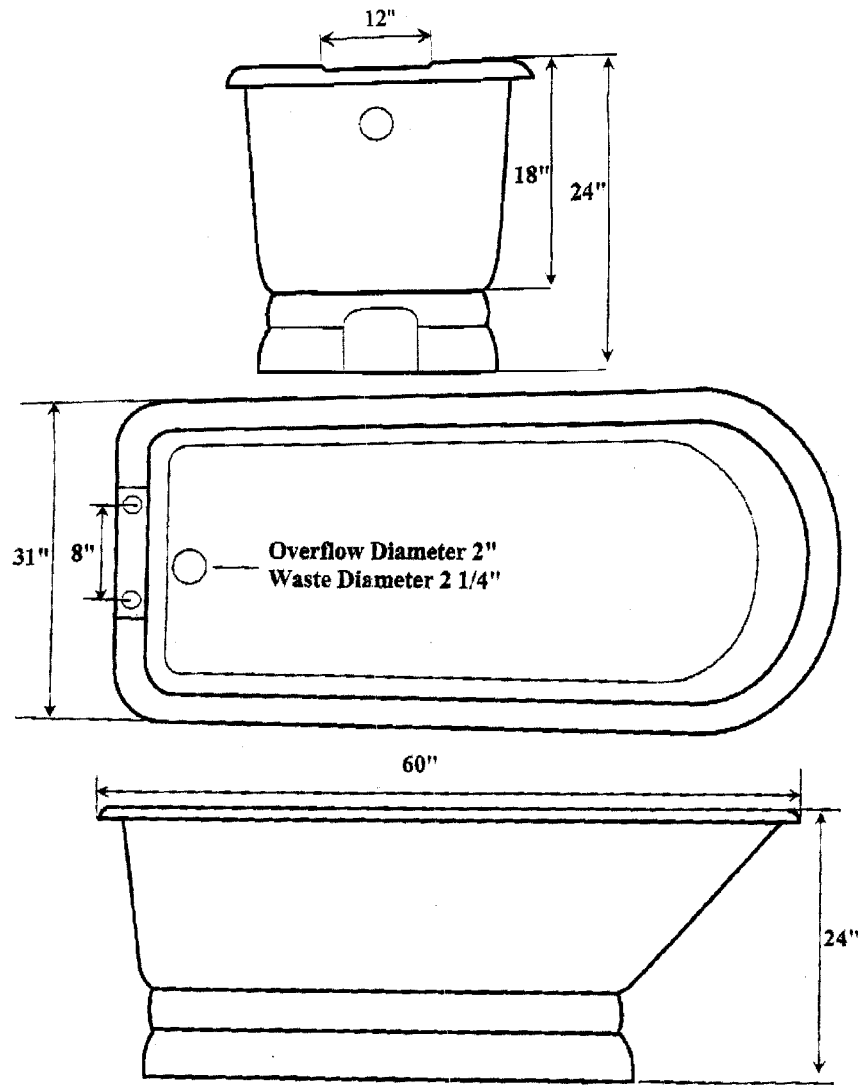

## EUROPEAN PEDESTAL BATH

|           |         |
|-----------|---------|
| 61" X 31" | 50 GAL. |
| 68" X 31" | 54 GAL. |
| 54" X 31" | 45 GAL. |

DRILLED WITH 8" CC ON 12" DECK, CUSTOM DRILLED, OR PROVIDED WITH A FULL RIM WASTE IN FLOOR IS 1 1/2" IN FROM OUTER EDGE OF TUB

EXTERIOR IS PRIMED WITH EPOXY THEN FINISHED WITH A HIGH GLOSS URETHANE.

54"  
61"  
68"