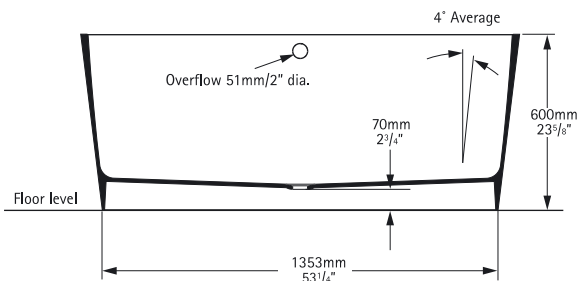

### General specifications for ios tub

<b>Installed size</b>	59" x 31 1/2" x 23 5/8"
<b>Weight</b>	150lbs
<b>Weight with water</b>	1015lbs
<b>Gallons to overflow</b>	103 gallons
<b>Bathing well at overflow</b>	57" x 29 1/2"
<b>Water depth to rim</b>	20 2/5"

### Important

Dimension of fixtures are nominal and may vary within the range of tolerances established by ANSI standard A112.19.4M.

These measurements are subject to change or cancellation.

No responsibility is assumed for use of superseded or void leaflet.