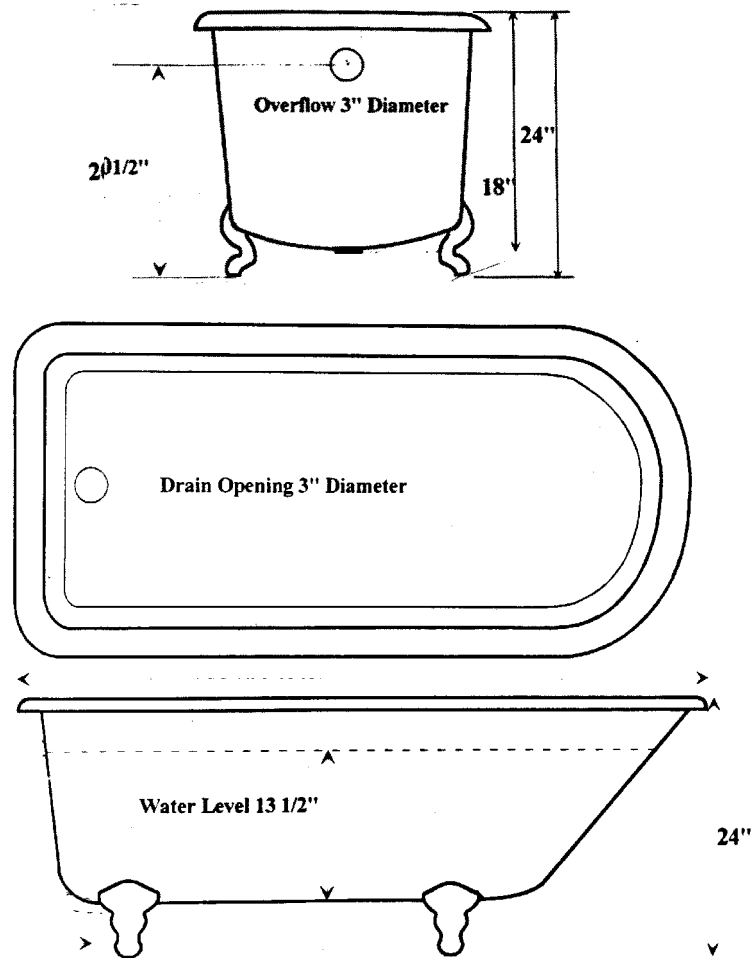

## EUROPEAN CLAWFOOT BATH 54"

54" X 31"      45 GAL.

DRILLED WITH 8" CC ON 12" DECK, CUSTOM DRILLED, OR PROVIDED WITH A FULL RIM WASTE IN FLOOR IS 1 1/2" IN FROM OUTER EDGE OF TUB

EXTERIOR IS PRIMED WITH EPOXY THEN FINISHED WITH A HIGH GLOSS URETHANE. TUBS SHOULD BE ORDERED PRIMED ONLY FOR CUSTOM PAINTING