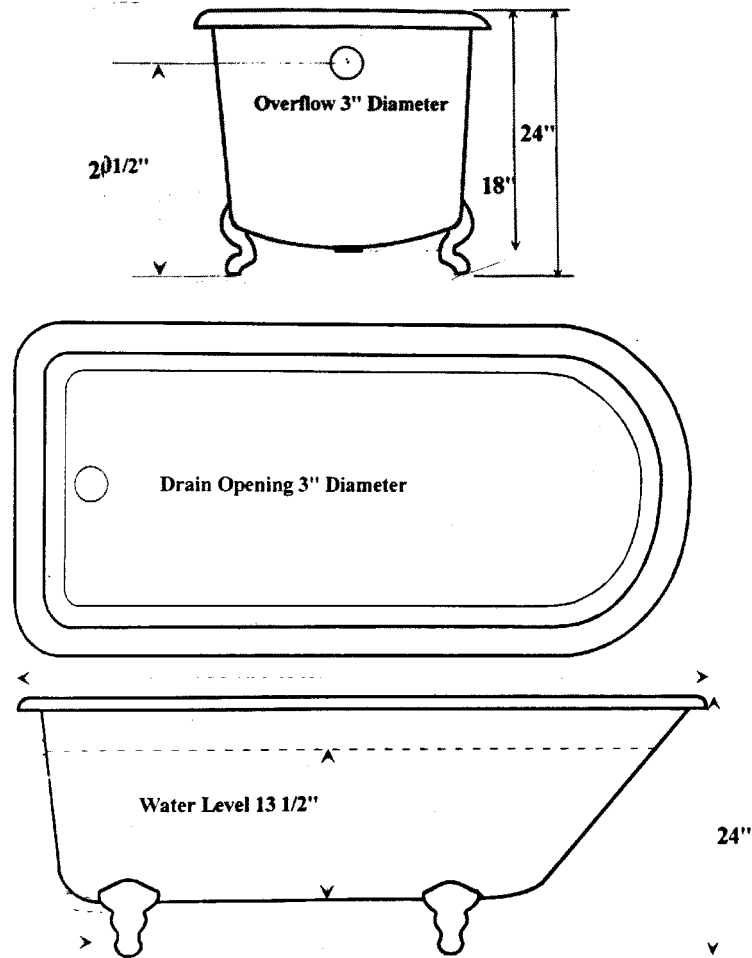

VINTAGE BATH   LOS ALTOS

650 948.3147

FAX 650 948.3454

EUROPEAN CLAWFOOT BATH 61"

61" X 31"   50 GAL.
DRILLED WITH 8" CC ON 12" DECK, CUSTOM DRILLED, OR PROVIDED WITH A FULL RIM
WASTE IN FLOOR IS 1 1/2" IN FROM OUTER EDGE OF TUB

EXTERIOR IS PRIMED WITH EPOXY THEN FINISHED WITH A HIGH GLOSS URETHANE.
TUBS SHOULD BE ORDERED PRIMED ONLY FOR CUSTOM PAINTING

EUROPEAN BATH AVAILABLE WITH IMPERIAL OR NOUVEAU FEET STYLES

WHITE
UNPROTECTED BRASS
BRASS
CHROME
POLISHED NICKEL
SATIN NICKEL