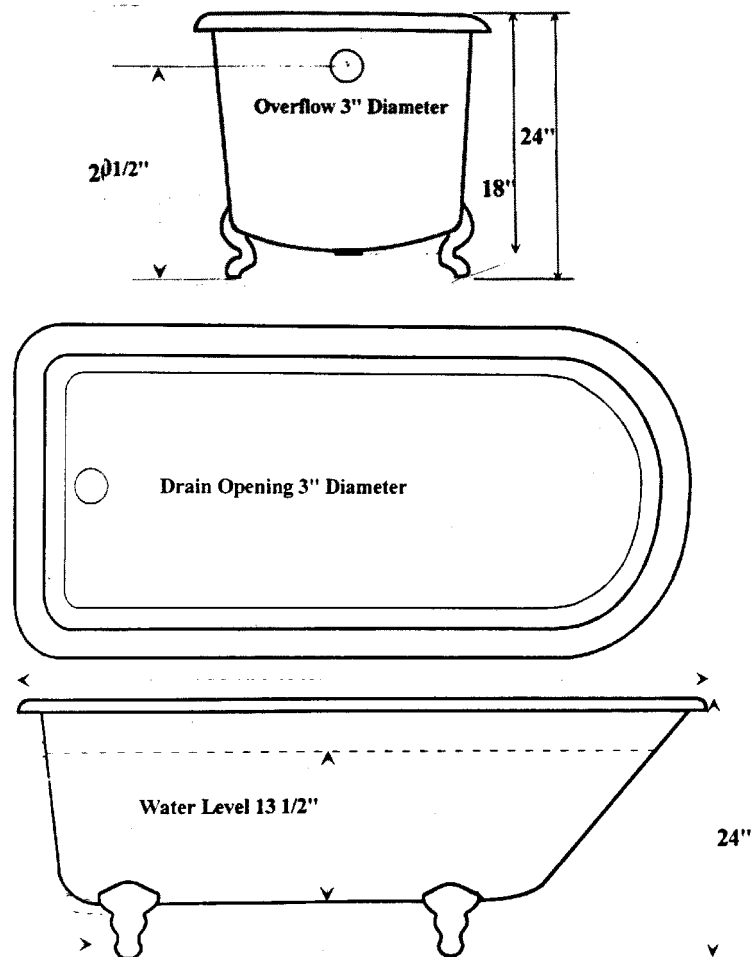

VINTAGE BATH   LOS ALTOS

650 948.3147

FAX 650 948.3454

EUROPEAN CLAWFOOT BATH 68"

68" X 31"   54 GAL.
DRILLED WITH 8" CC ON 12" DECK, CUSTOM DRILLED, OR PROVIDED WITH A FULL RIM
WASTE IN FLOOR IS 1 1/2" IN FROM OUTER EDGE OF TUB

EXTERIOR IS PRIMED WITH EPOXY THEN FINISHED WITH A HIGH GLOSS URETHANE.
TUBS SHOULD BE ORDERED PRIMED ONLY FOR CUSTOM PAINTING

EUROPEAN BATH AVAILABLE WITH IMPERIAL OR NOUVEAU FEET STYLES

WHITE
UNPROTECTED BRASS
BRASS
CHROME
POLISHED NICKEL
SATIN NICKEL