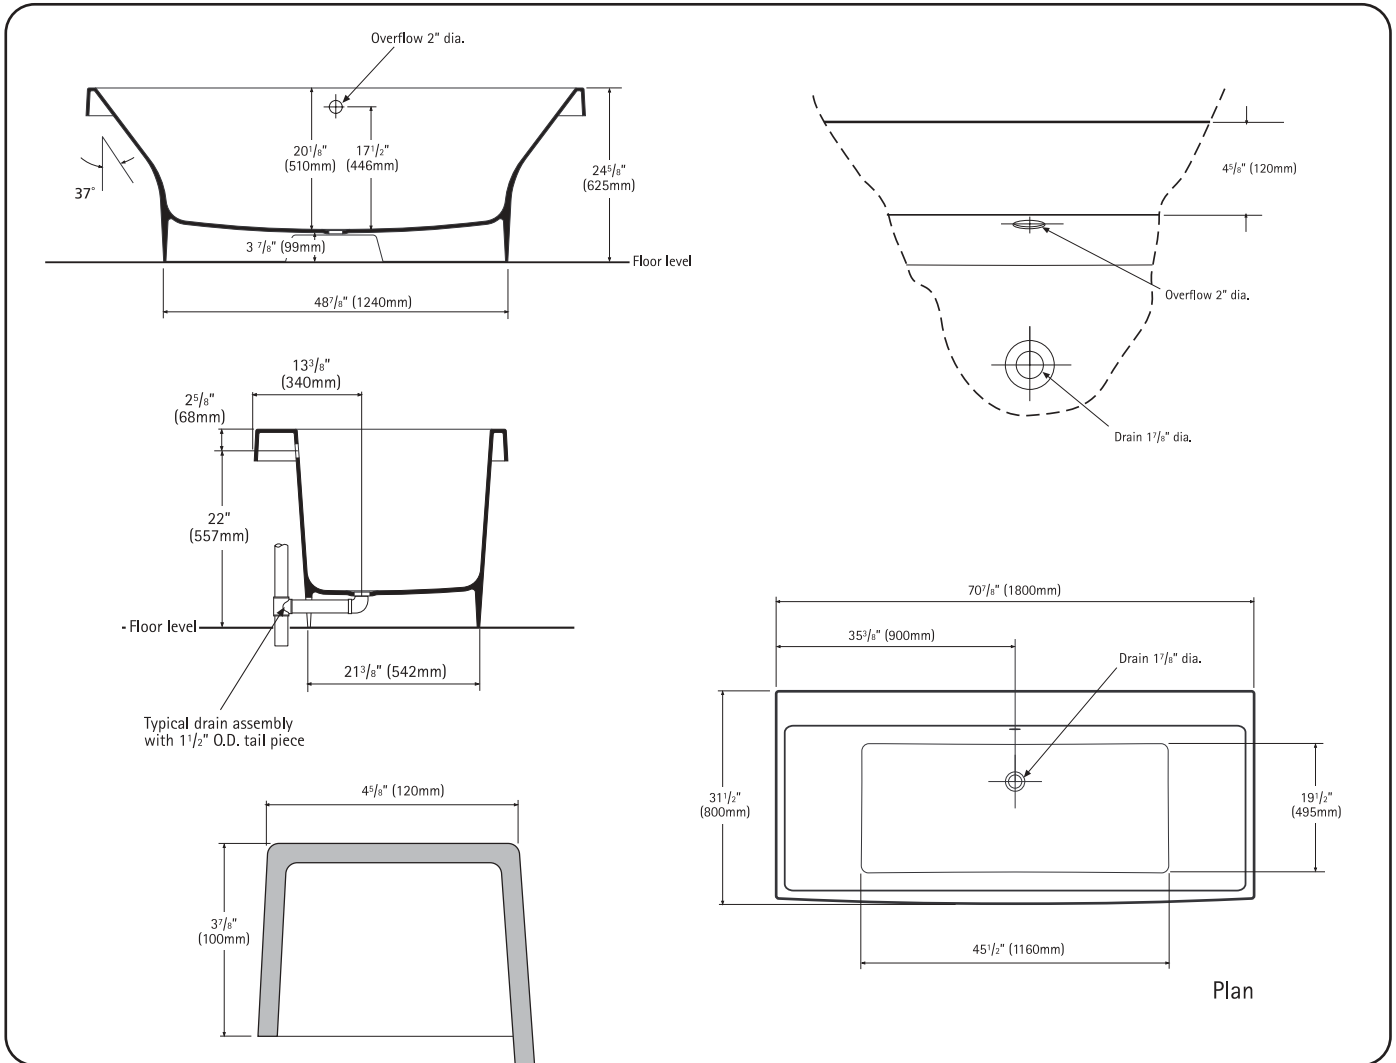

### Tub:

- No faucet holes. Suitable for deck mounted faucets. Faucet holes can be drilled on site.
- Lift & Turn Drain: (specify color below)\*
- Plug & Chain Drain: (specify color below)\*
- Towel Bar: (specify color below)\* \*

### \*\* Towel bar stock colour options:

CAP-N-CP = CHROME, CAP-N-BN = BRUSHED NICKEL

Compliance Certification: See 'Material Specification' sheet

Note: For product specifications please see over

## Modern dual-ended tub

### Important

Dimension of fixtures are nominal and may vary within the range of tolerances established by ANSI standard A112.19.4M.

These measurements are subject to change or cancellation. No responsibility is assumed for use of superseded or void leaflet.