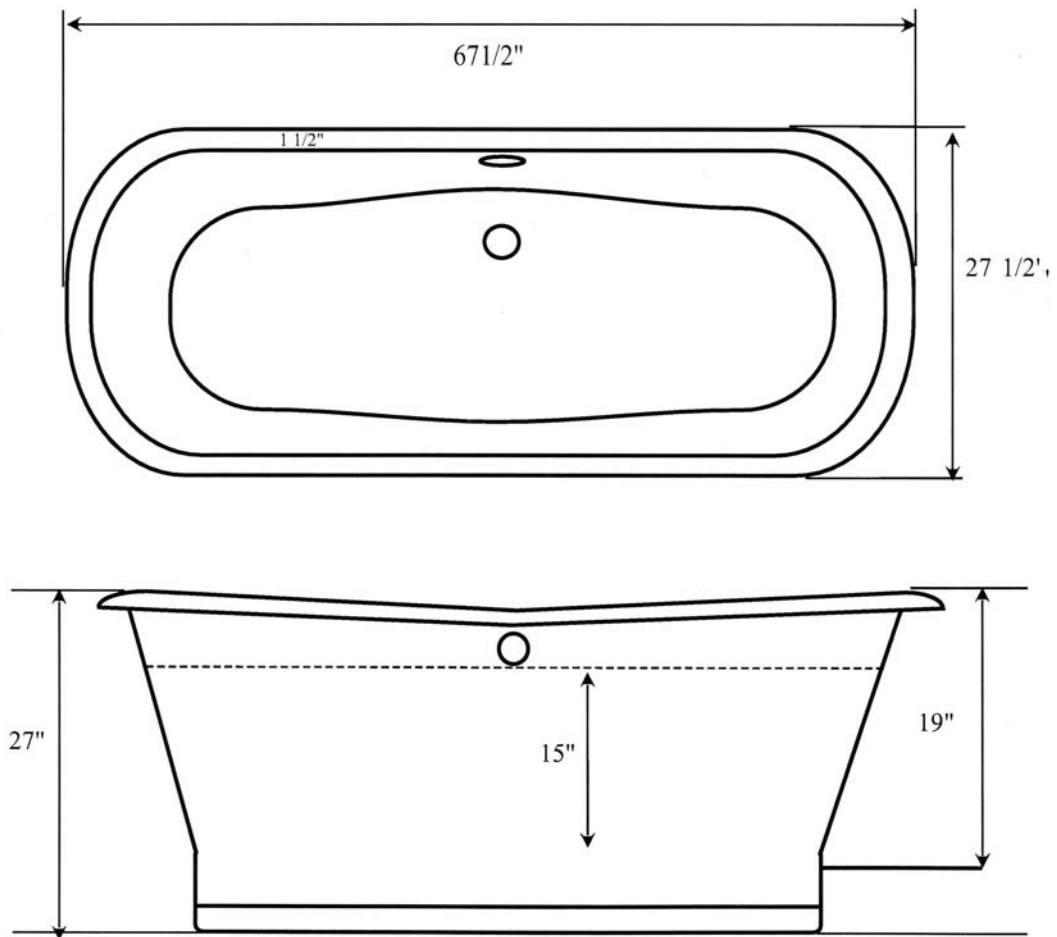

VINTAGE BATH      LOS ALTOS

650 948.3147

FAX 650 948.3454

EMPIRE TUB

WATER CAPACITY 56 GALLONS

WASTE IN FLOOR IS 1 1/2" IN FROM OUTER EDGE OF TUB.  
EXTERIOR IS PRIMED WITH EPOXY THEN FINISHED WITH A HIGH GLOSS URETHANE.  
TUBS SHOULD BE ORDERED PRIMED ONLY FOR CUSTOM PAINTING.