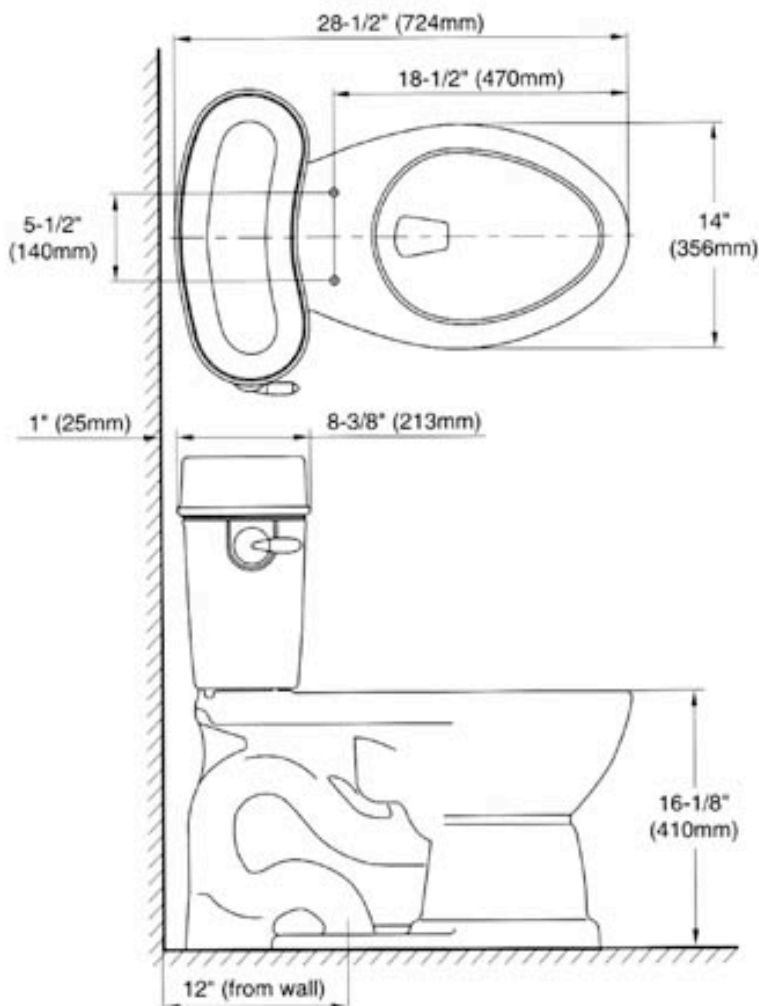

VINTAGE BATH

650 948.3147

LOS ALTOS

FAX 650 948.3454

MERCER TOILET BY TOTO

*Suggested Dimension