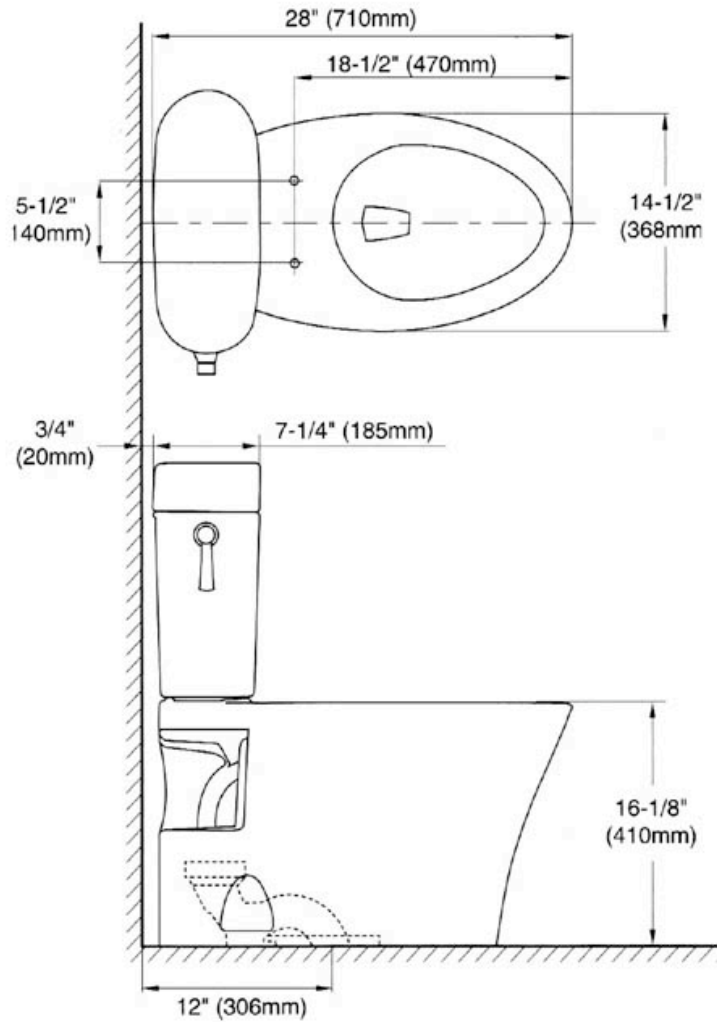

VINTAGE BATH LOS ALTOS

650 948.3147

FAX 650 948.3454

VESPIN TOILET BY TOTO

*Suggested Dimension