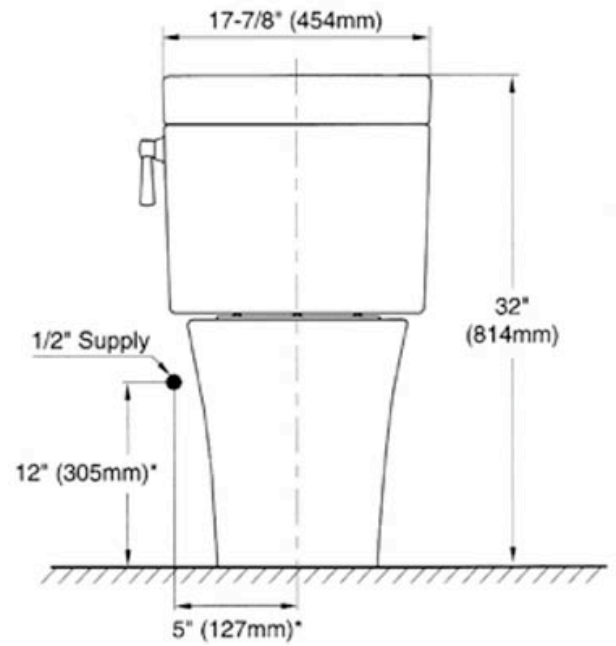

VINTAGE BATH LOS ALTOS

650 948.3147

FAX 650 948.3454

VESPIN TOILET BY TOTO

*Suggested Dimension