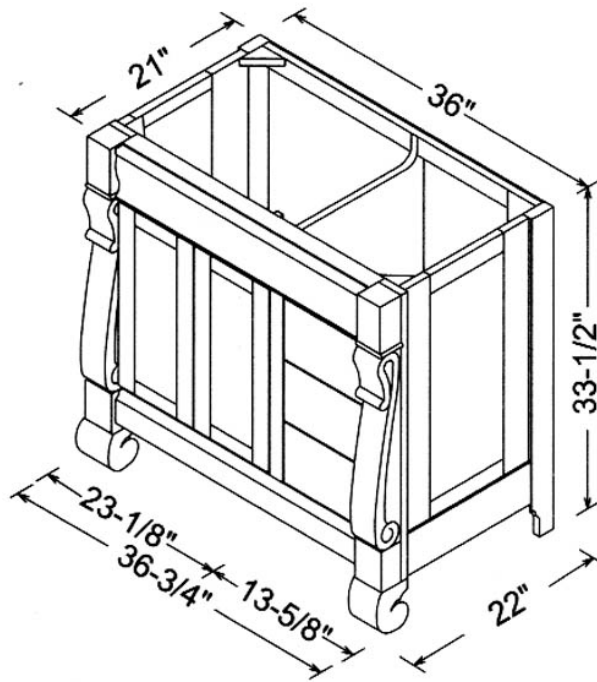

VINTAGE BATH

LOS ALTOS

650 948.3147

FAX 650 948.3454

VICTORIA VANITY

36" RIGHT DRAWER

36" LEFT DRAWER

48" VICTORIA VANITY

72" VICTORIA

**W72" x D21" x H33<sup>1</sup>/<sub>2</sub>"**