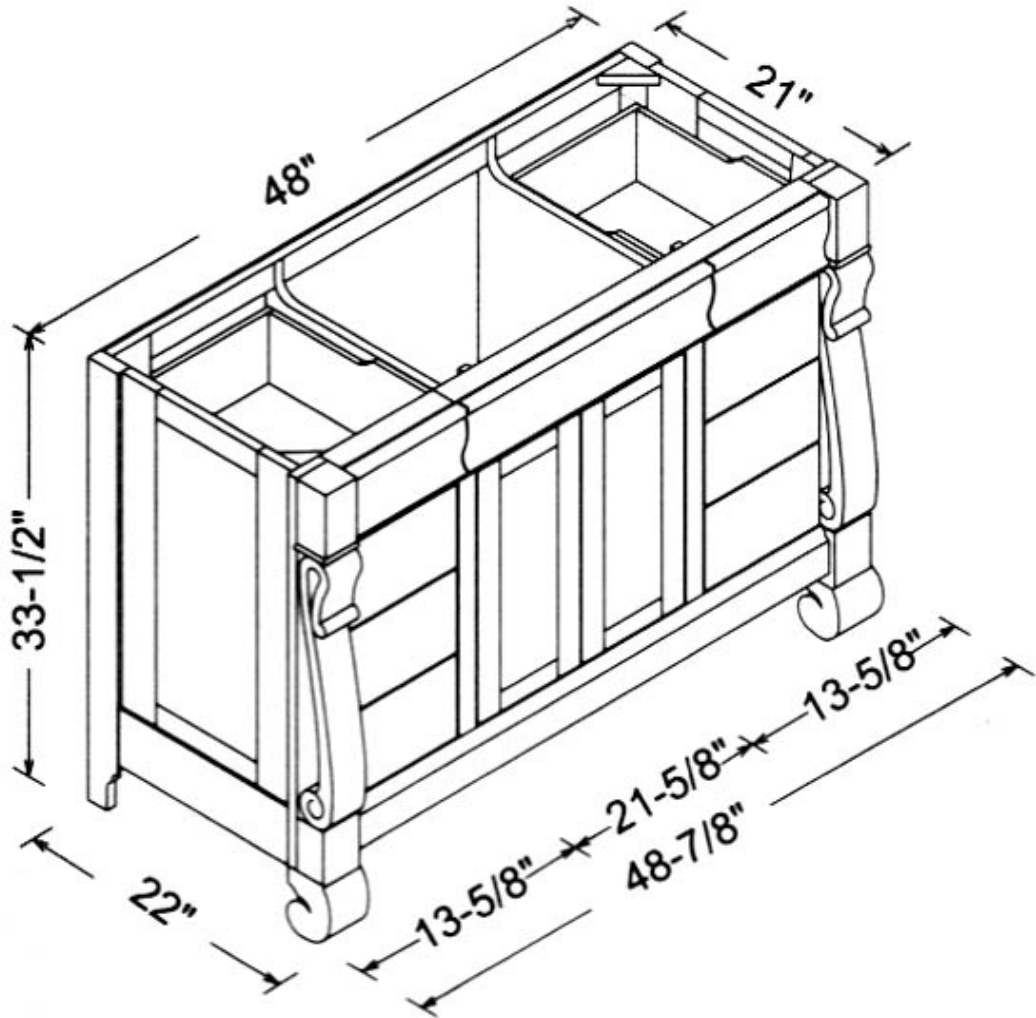

VINTAGE BATH

LOS ALTOS

650 948.3147

FAX 650 948.3454

VICTORIA VANITY

36" RIGHT DRAWER

36" LEFT DRAWER

48" VICTORIA VANITY

72" VICTORIA

**W72" x D21" x H33<sup>1</sup>/<sub>2</sub>"**