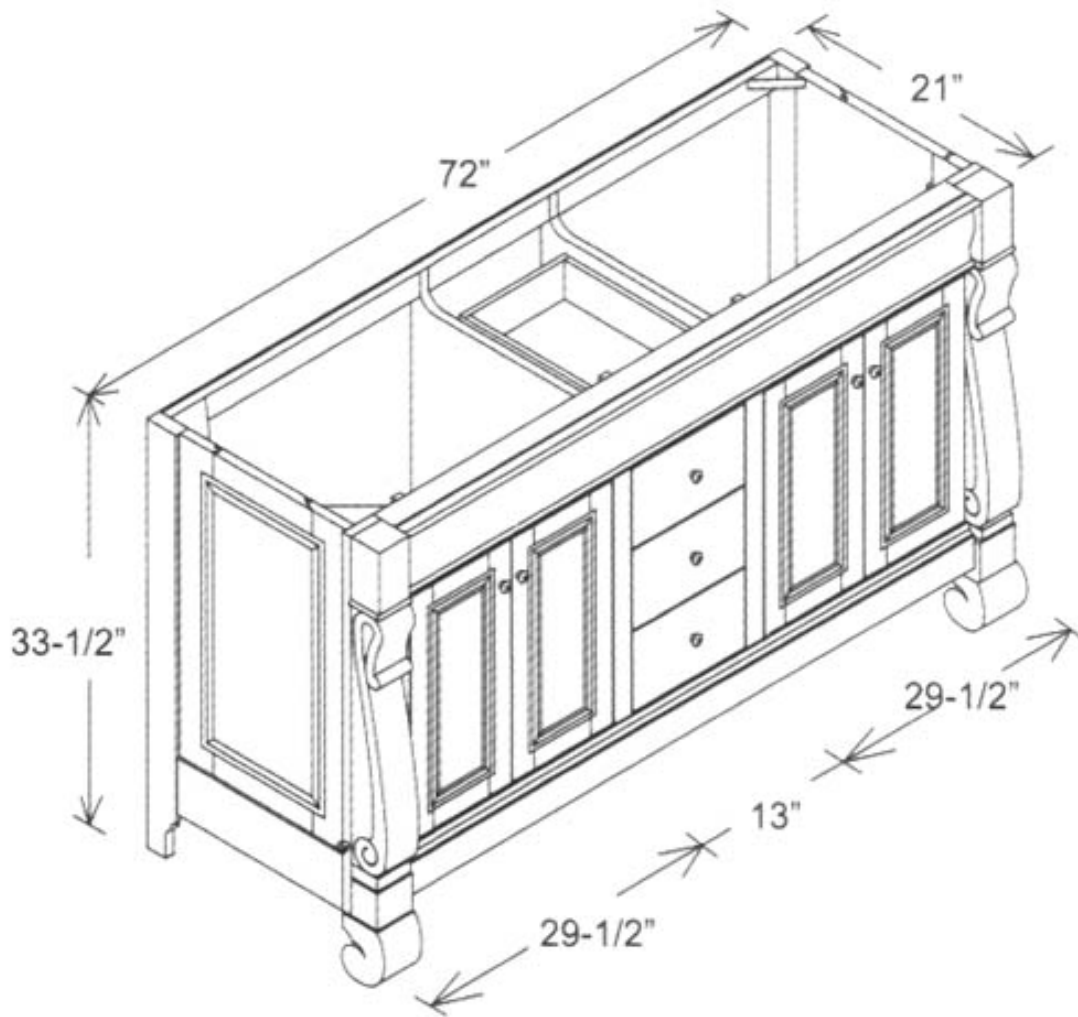

VINTAGE BATH

LOS ALTOS

650 948.3147

FAX 650 948.3454

VICTORIA VANITY

36" RIGHT DRAWER

36" LEFT DRAWER

48" VICTORIA VANITY

72" VICTORIA

**W72" x D21" x H33<sup>1</sup>/<sub>2</sub>"**