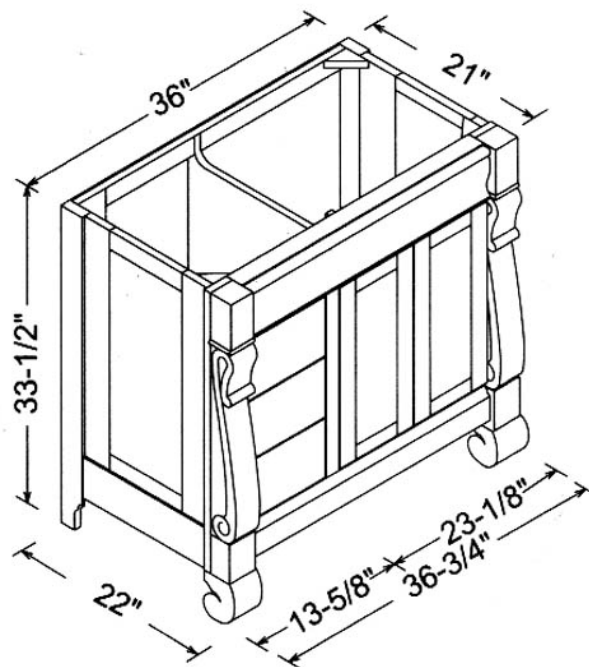

VINTAGE BATH

LOS ALTOS

650 948.3147

FAX 650 948.3454

VICTORIA VANITY

36" RIGHT DRAWER

36" LEFT DRAWER

48" VICTORIA VANITY

72" VICTORIA

**W72" x D21" x H33<sup>1</sup>/<sub>2</sub>"**