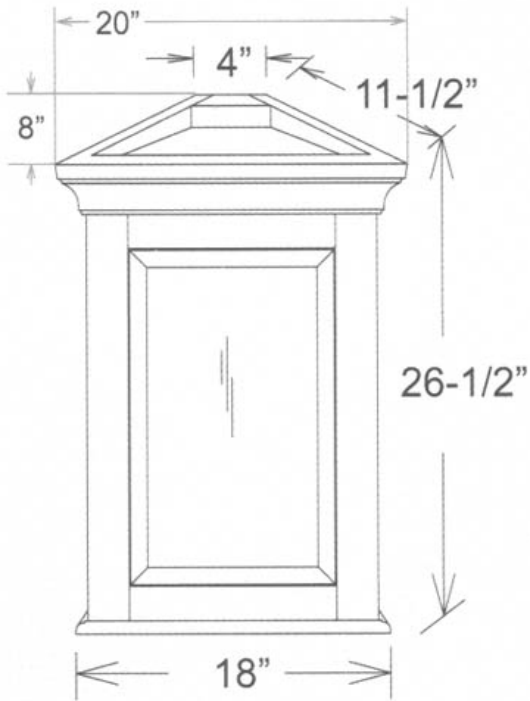

VINTAGE BATH

650 948.3147

LOS ALTOS

FAX 650 948.3454

MANOR CORNER VANITY AND MEDICINE CABINET

W20" x D8" x H26¹/₂"
Shelves: 2

W26" x D17¹/₂" x H36"
Doors: 1 Drawers: 0