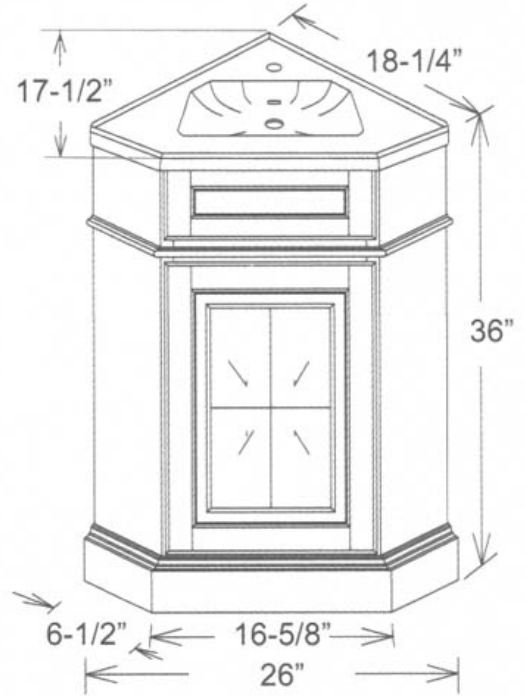

VINTAGE BATH

650 948.3147

LOS ALTOS

FAX 650 948.3454

MANOR CORNER VANITY AND MEDICINE CABINET

W20" x D8" x H26¹/₂"
Shelves: 2

W26" x D17¹/₂" x H36"
Doors: 1 Drawers: 0