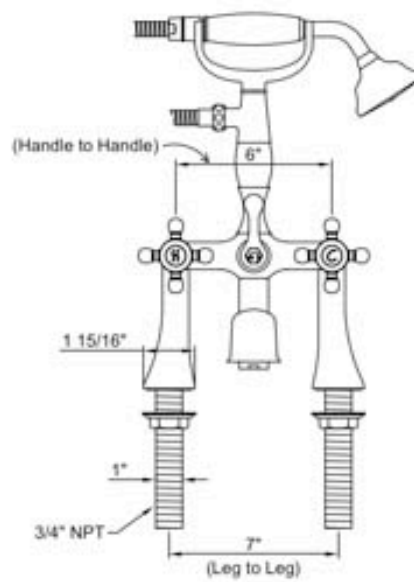

VINTAGE BATH

LOS ALTOS

650 948.3147

FAX 650 948.3454

TRADITIONAL TUBFILL

DECK MOUNTED

Front View