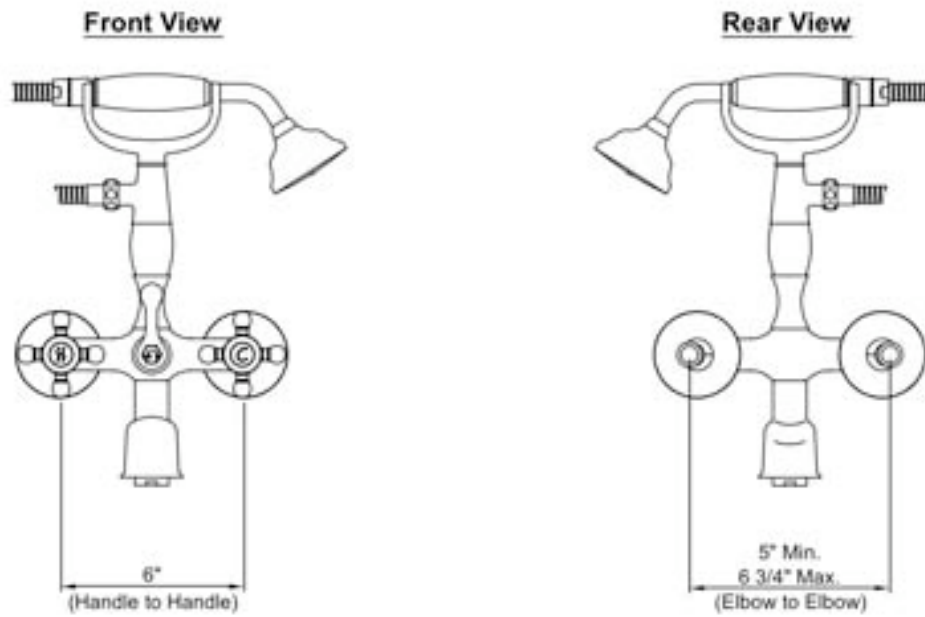

VINTAGE BATH

LOS ALTOS

650 948.3147

FAX 650 948.3454

TRADITIONAL TUBFILL

WALL MOUNTED