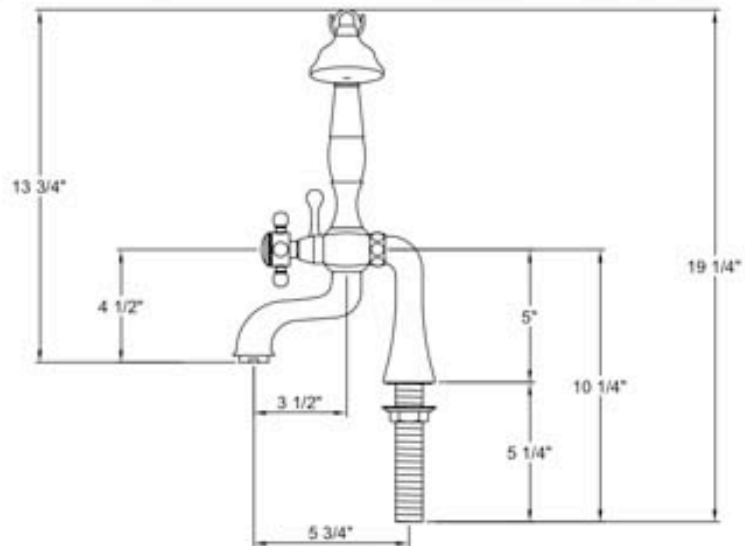

VINTAGE BATH

LOS ALTOS

650 948.3147

FAX 650 948.3454

TRADITIONAL TUBFILL

WALL MOUNTED

Side View

VINTAGE BATH