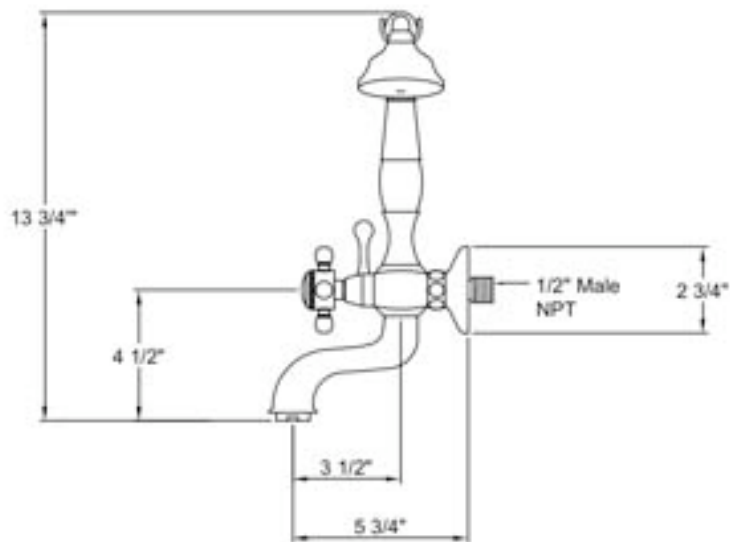

VINTAGE BATH

LOS ALTOS

650 948.3147

FAX 650 948.3454

TRADITIONAL TUBFILL

WALL MOUNTED

Side View

VINTAGE BATH