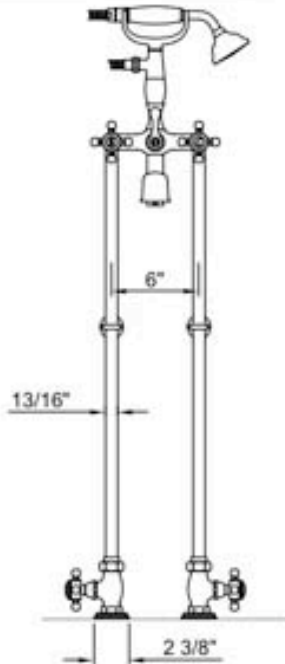

LOS ALTOS

650 948.3147

FAX 650 948.3454

TRADITIONAL TUBFILL

FLOOR MOUNTED

Front View

Side View