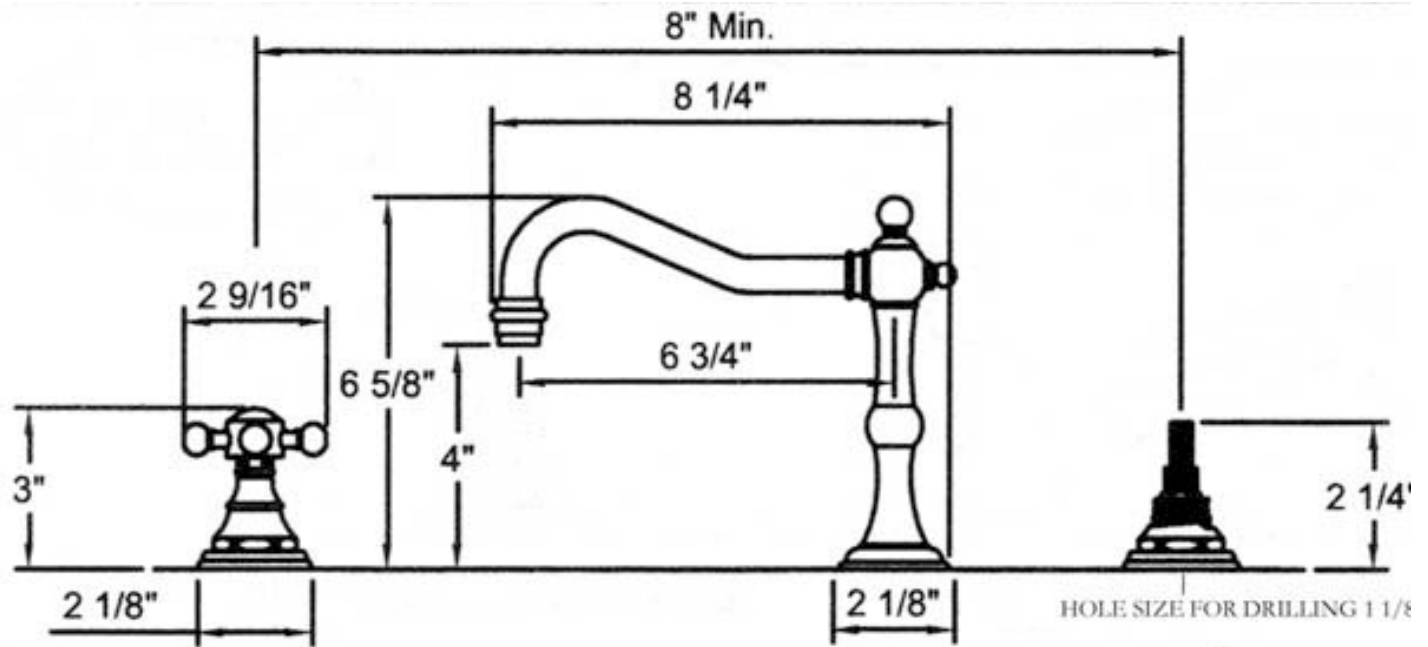

VINTAGE BATH LOS ALTOS

650 948.3147

FAX 650 948.3454

TRADITIONAL COUNTRY SPOUT FAUCET

8" center to center drilling

Plated drain stem recommended for installation on console.

AVAILABLE FINISHES

- Brass
- Oil Rubbed Bronze
- Chrome
- Polished Nickel
- Satin Nickel
- (other specialty finishes are also available)