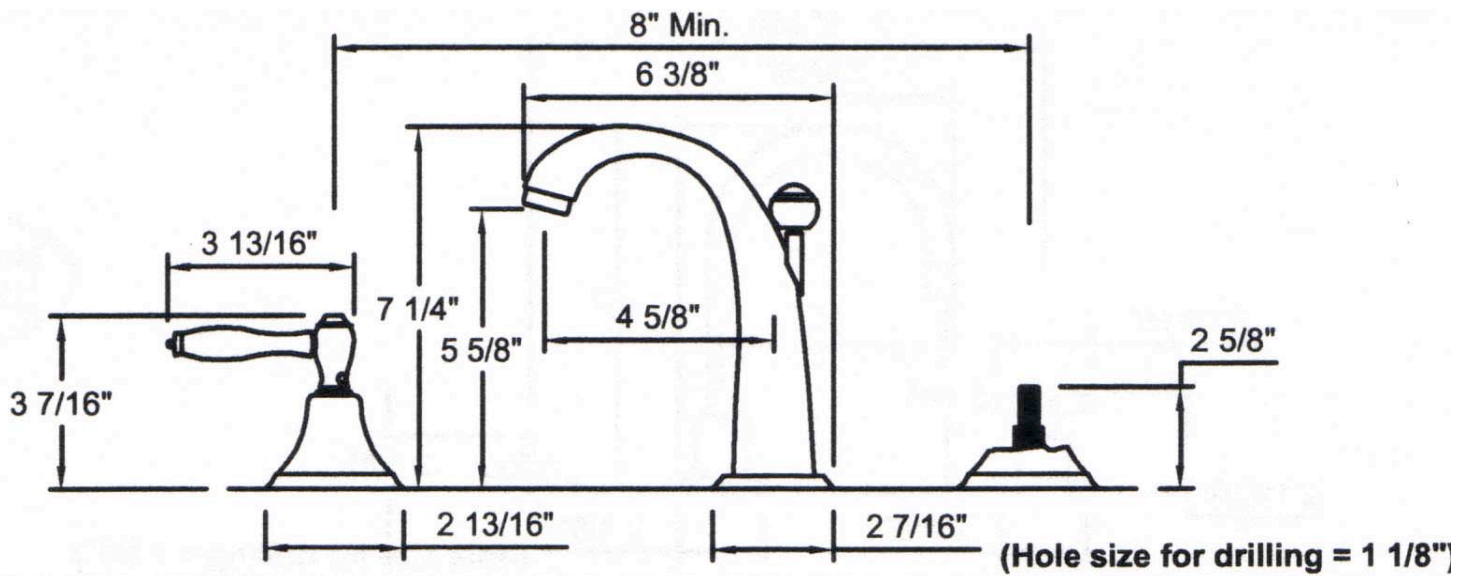

## SWAN NECK FAUCET

8" center to center drilling

Plated drain stem recommended for installation on console.