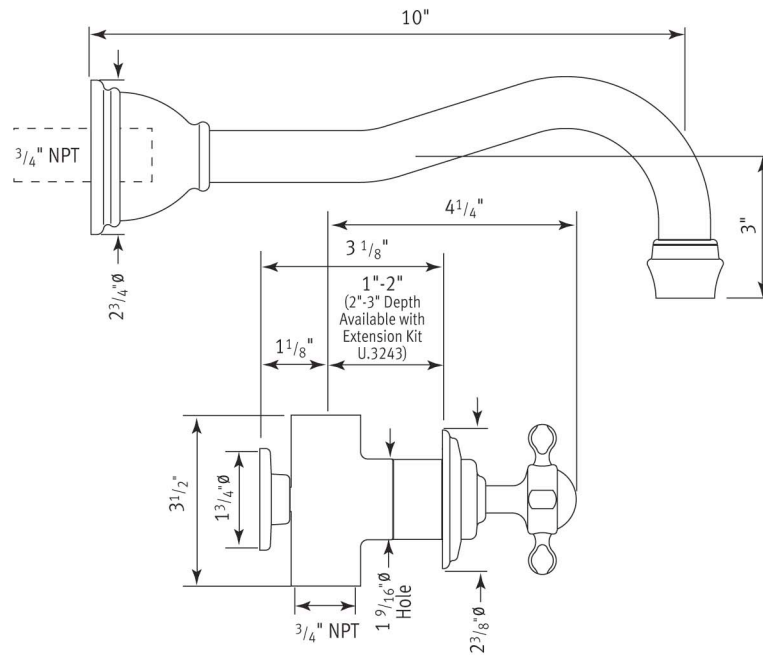

VINTAGE BATH LOS ALTOS

650 948.3147

FAX 650 948.3454

COUNTRY-SPOUT WALL TUBFILL

AVAILABLE WITH LEVERS OR CROSS HANDLES
LEVERS ARE AVAILABLE IN METAL OR PORCELAIN

CHROME
POLISHED NICKEL
SATIN NICKEL
INCA BRASS
ENGLISH BRONZE