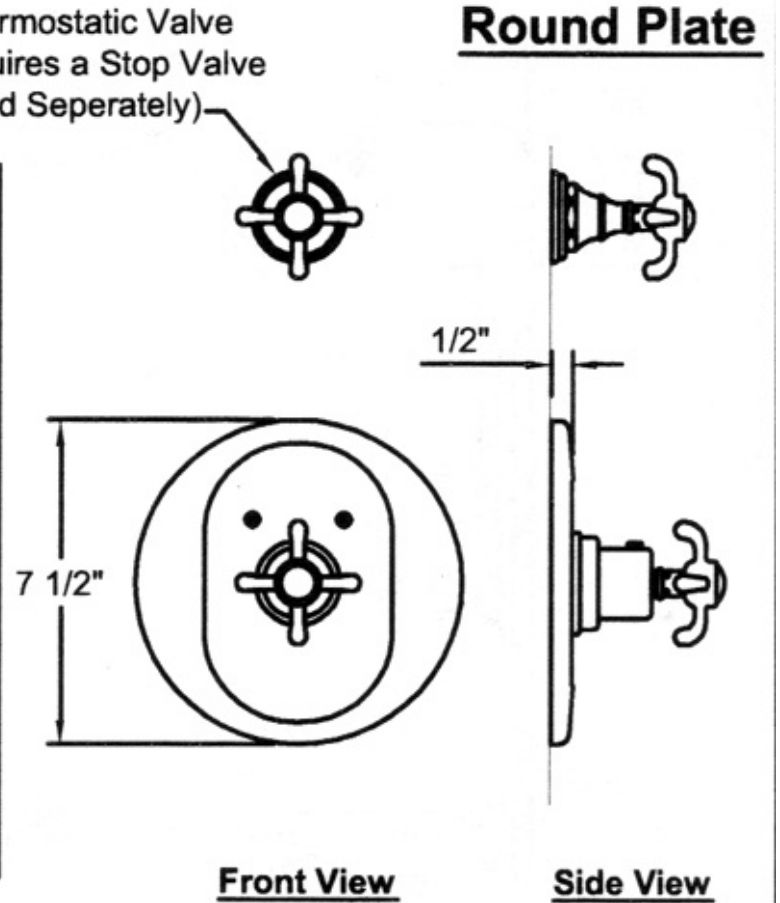

VINTAGE BATH

LOS ALTOS

650 948.3147

FAX 650 948.3454

PARIS THERMOSTATIC SHOWER

Rectangular Plate

Round Plate

AVAILABLE WITH ROUND OR SQUARE PLATE