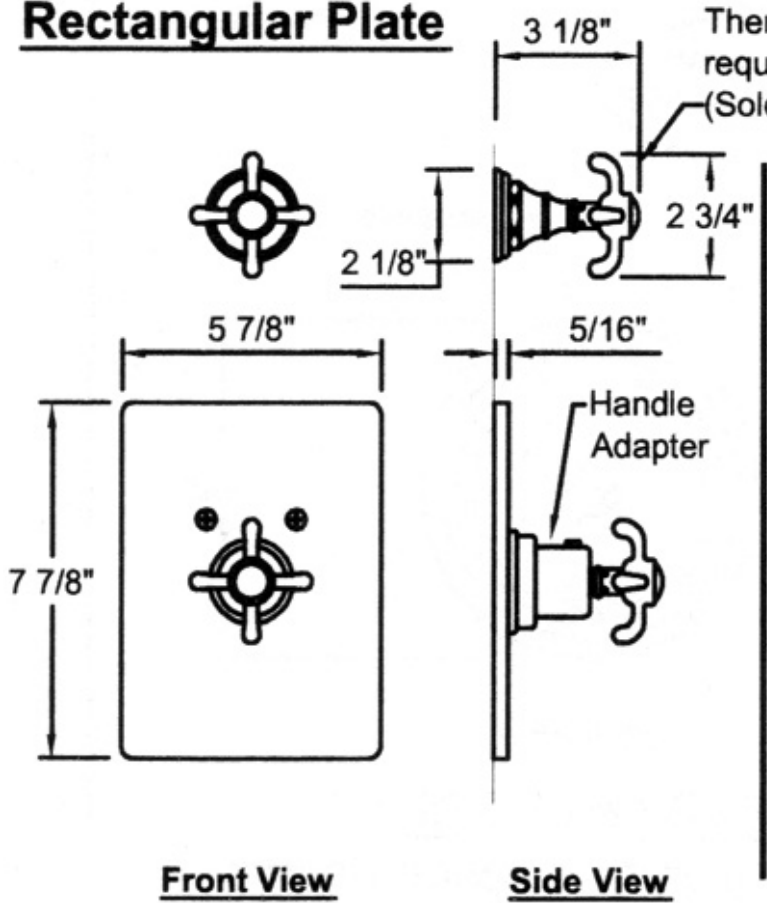

VINTAGE BATH

LOS ALTOS

650 948.3147

FAX 650 948.3454

PARIS THERMOSTATIC SHOWER

Rectangular Plate

Round Plate

AVAILABLE WITH ROUND OR SQUARE PLATE