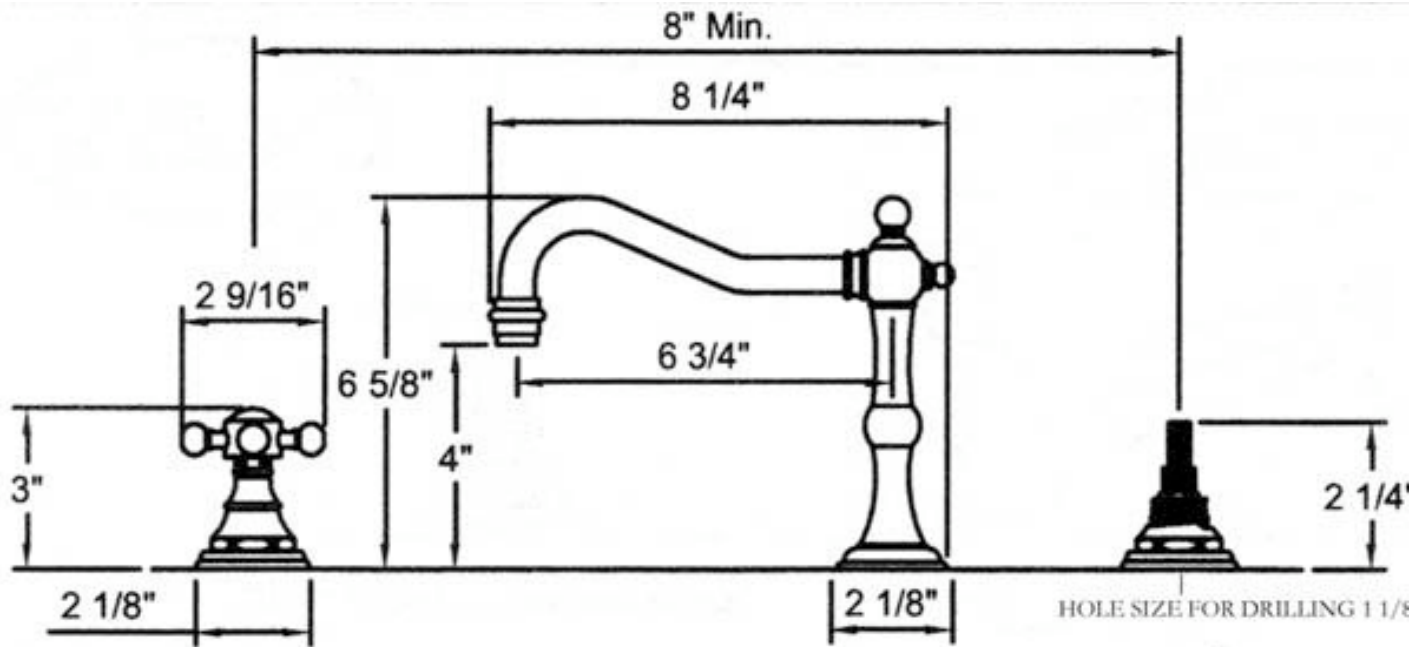

VINTAGE BATH      LOS ALTOS

650 948.3147

FAX 650 948.3454

PARIS COUNTRY SPOUT FAUCET

8" center to center drilling

Plated drain stem recommended for installation on console.

AVAILABLE FINISHES

- Brass
- Oil Rubbed Bronze
- Chrome
- Polished Nickel
- Satin Nickel
- (other specialty finishes are also available)