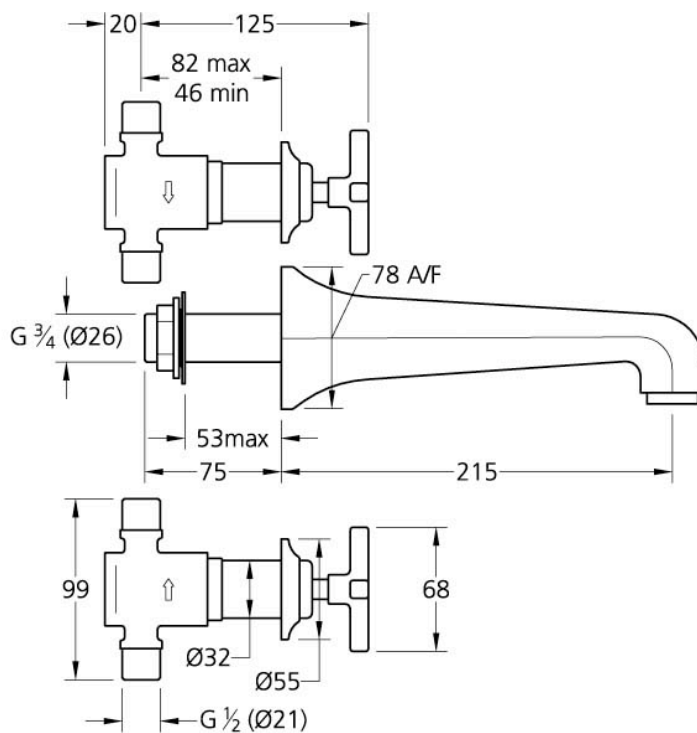

MADDOCKS WALLMOUNT TUBFILL

BY LEFROY BROOKS

AVAILABLE FINISHES:

POLISHED CHROME
POLISHED NICKEL
SATIN NICKEL
ANTIQUÉ GOLD