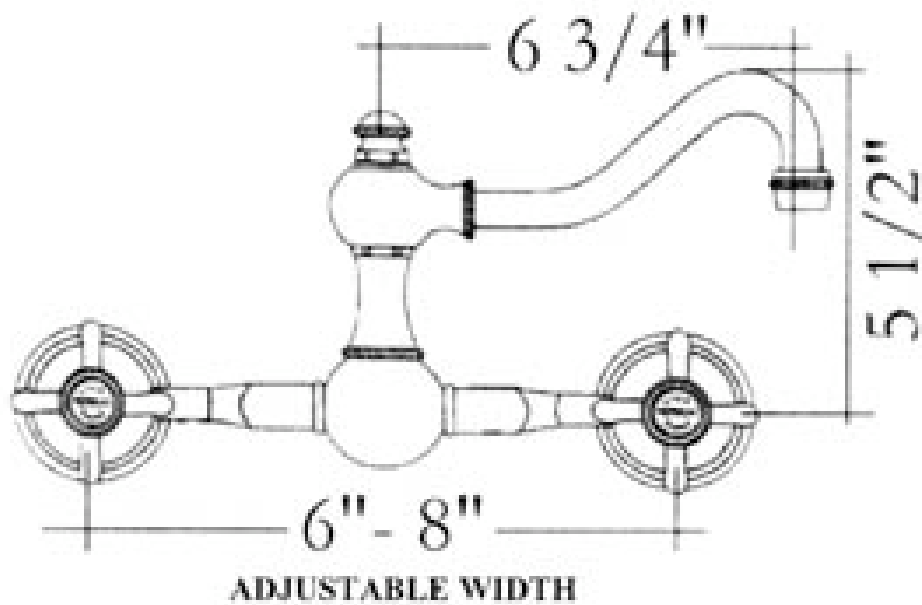

VINTAGE BATH      LOS ALTOS

650 948.3147

FAX 650 948.3454

POMPADOUR WALLMOUNT FAUCET BY HERBEAU

AVAILABLE FINISHES:

- POLISHED CHROME
- UNPROTECTED BRASS
- POLISHED NICKEL
- SATIN NICKEL
- WEATHERED BRASS
- BRUSHED NICKEL
- FRENCH GOLD
- OLD GOLD(shown)
- OLD SILVER