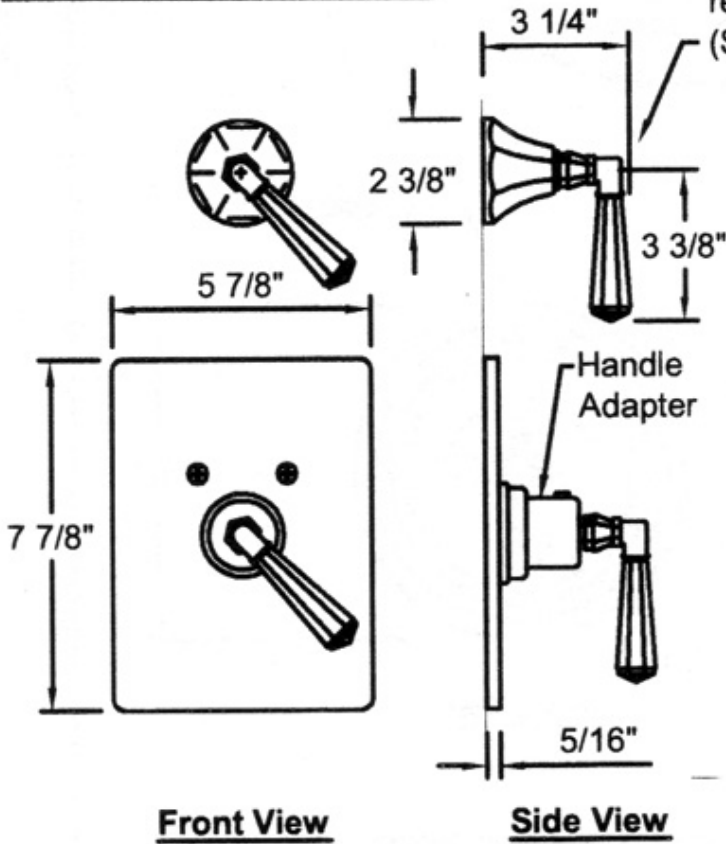

VINTAGE BATH

LOS ALTOS

650 948.3147

FAX 650 948.3454

DECO THERMOSTATIC SHOWER

Rectangular Plate

Round Plate

AVAILABLE WITH ROUND OR SQUARE PLATE