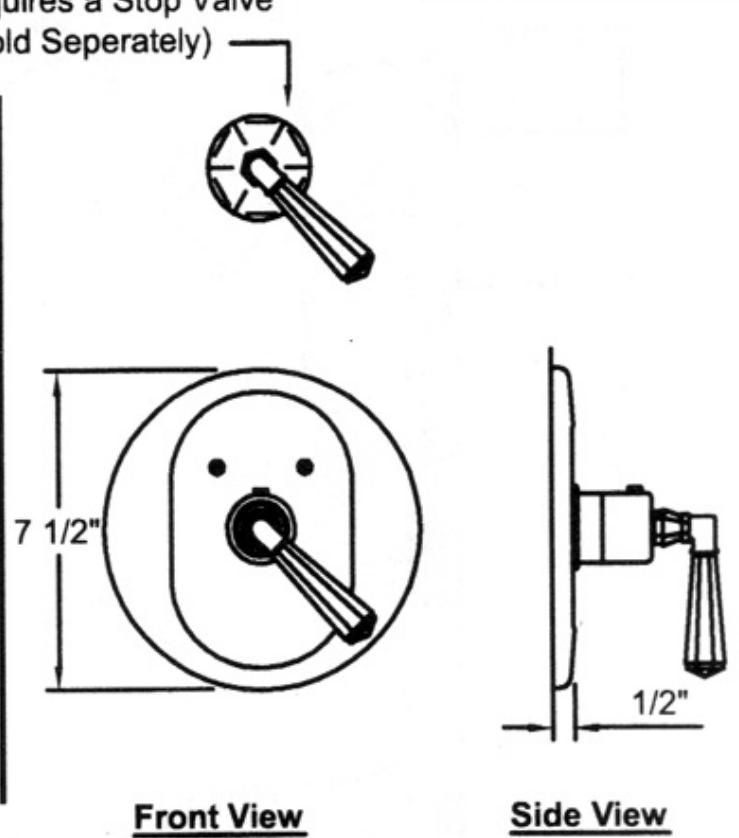

VINTAGE BATH

LOS ALTOS

650 948.3147

FAX 650 948.3454

DECO THERMOSTATIC SHOWER

Rectangular Plate

Round Plate

AVAILABLE WITH ROUND OR SQUARE PLATE