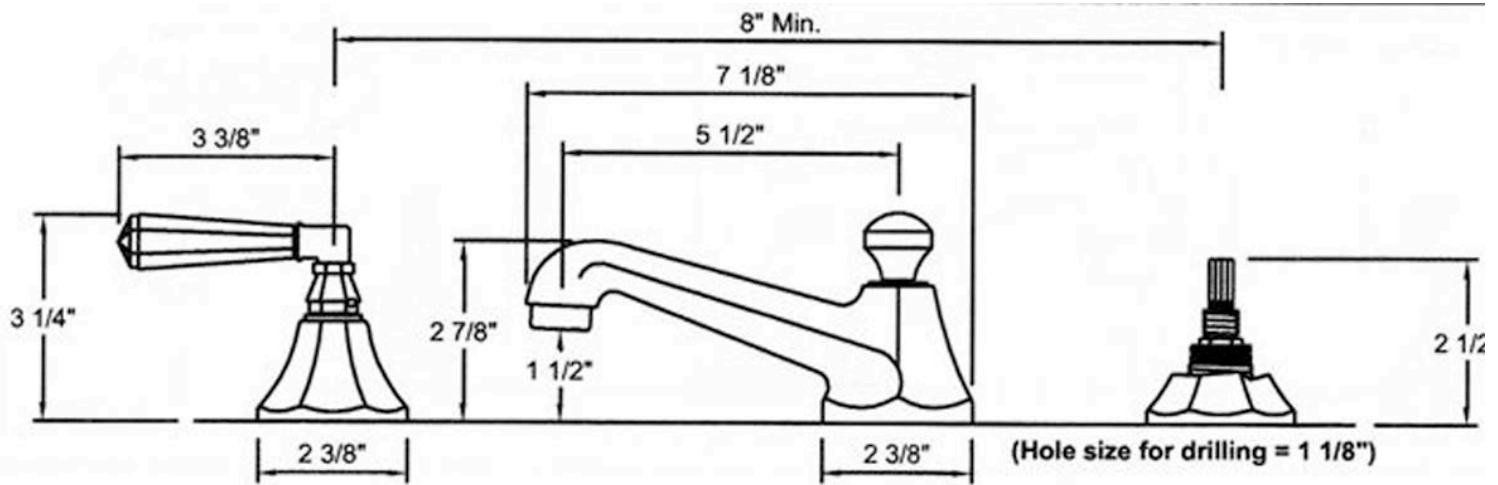

## DECO SPOUT FAUCET

8" center to center drilling

Plated drain stem recommended for installation on console.