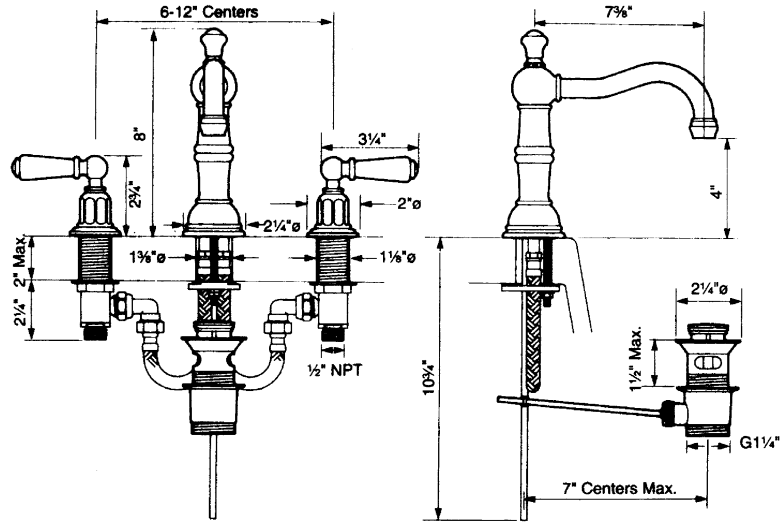

VINTAGE BATH LOS ALTOS

650 948.3147

FAX 650 948.3454

COLUMN SPOUT

SWIVEL SPOUT

ALL LEVERS ARE ALSO AVAILABLE IN SOLID METAL LEVERS INSTEAD OF PORCELAIN
A FINISHED DRAIN STEM IS RECOMENDED IF INSTALLING ON A CONSOLE SINK