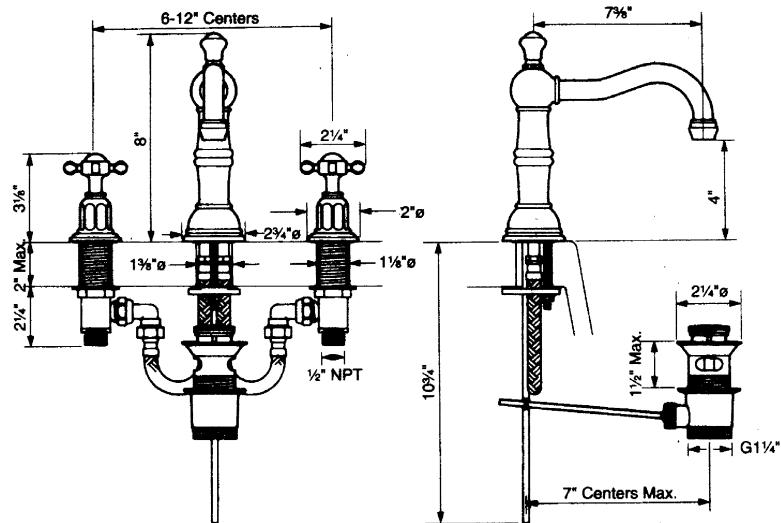

VINTAGE BATH LOS ALTOS

650 948.3147

FAX 650 948.3454

COLUMN SPOUT

SWIVEL SPOUT

ALL LEVERS ARE ALSO AVAILABLE IN SOLID METAL LEVERS INSTEAD OF PORCELAIN
A FINISHED DRAIN STEM IS RECOMENDED IF INSTALLING ON A CONSOLE SINK