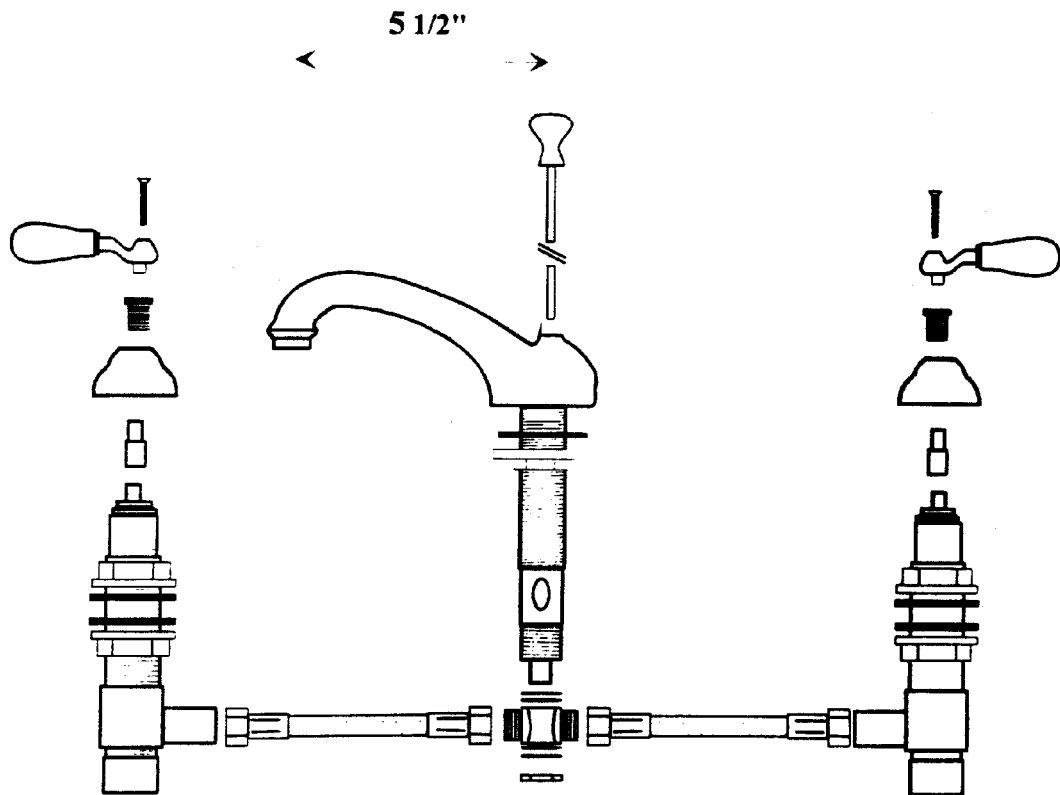

## WIDESPREAD SINK FAUCET

Available with porcelain lever or metal cross handles

Faucet hole drilling min. 1 1/2" diameter

8"-12" center to center drilling

Includes rough brass lift & turn drain.

Plated drain stem recommended for installation on console.