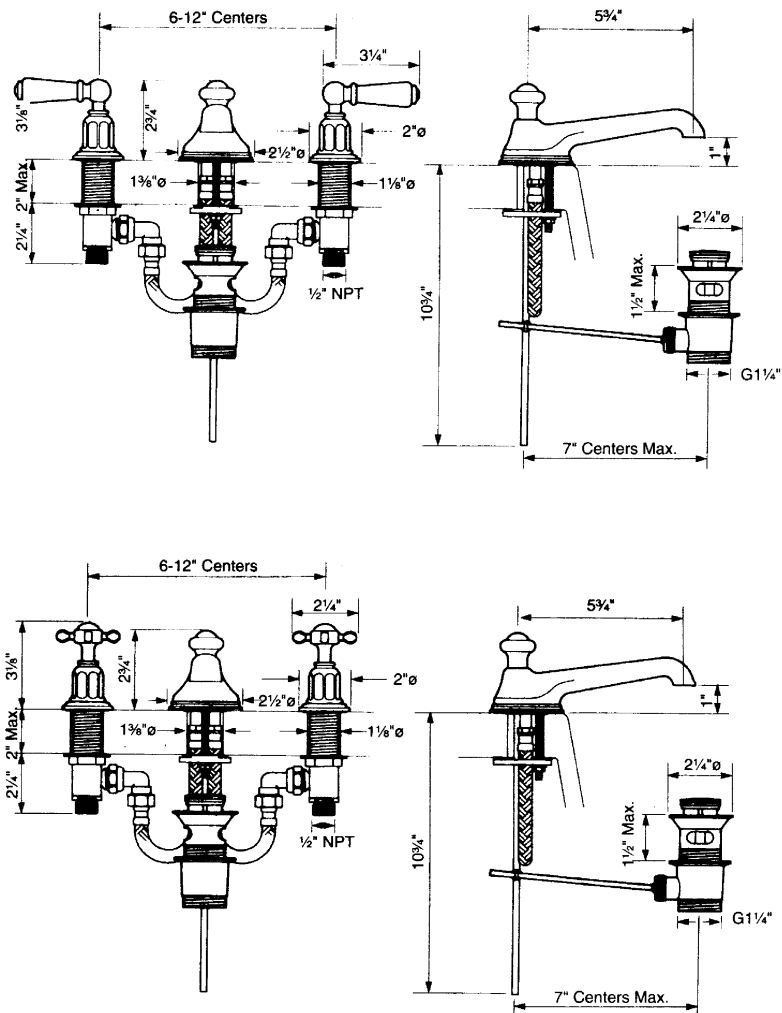

VINTAGE BATH LOS ALTOS

650 948.3147

FAX 650 948.3454

CLASSIC SPOUT

ALL LEVERS ARE AVAILABLE IN SOLID LEVERS INSTEAD OF PORCELAIN IF SPECIFIED
A FINISHED DRAIN STEM IS RECOMENDED IF INSTALLING ON A CONSOLE SINK