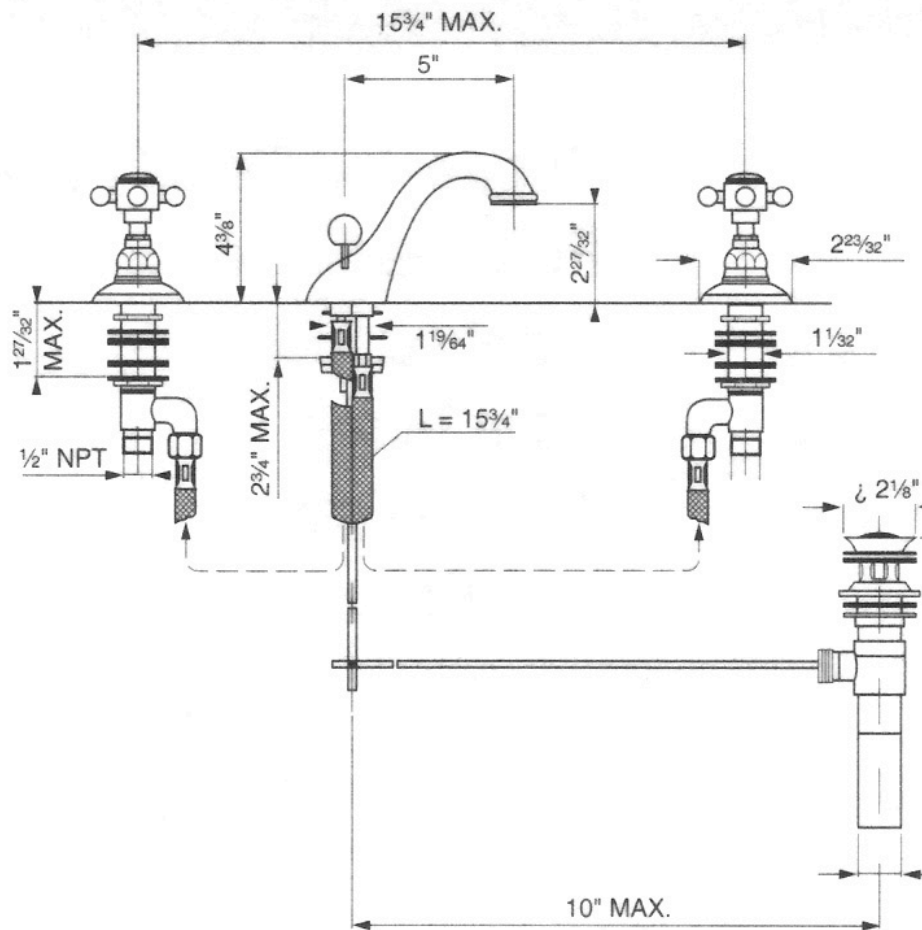

VINTAGE BATH LOS ALTOS

650 948.3147

FAX 650 948.3454

COUNTRY C-SPOUT

AVAILABLE WITH SOLID LEVERS OR CROSS HANDLES
A FINISHED DRAIN STEM IS RECOMENDED IF INSTALLING ON A CONSOLE SINK

AVAILABLE FINISHES

CHROME
POLISHED NICKEL
SATIN NICKEL
INCA BRASS
TUSCAN BRASS