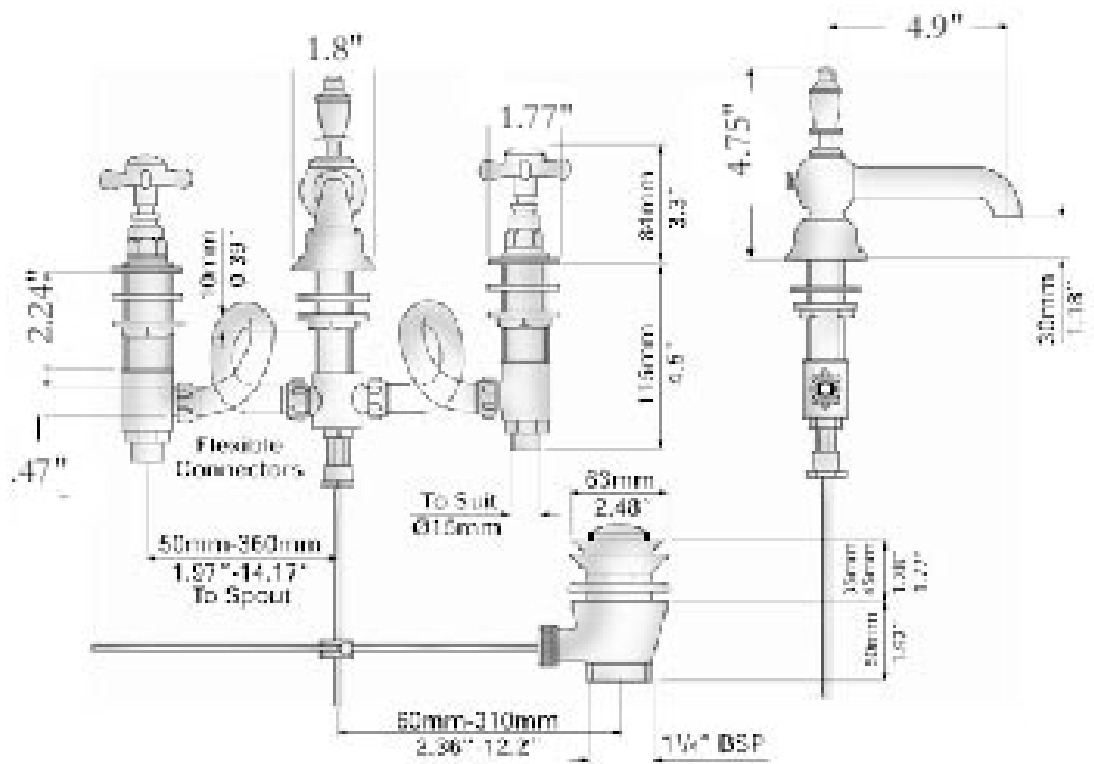

VINTAGE BATH

LOS ALTOS

650 948.3147

FAX 650 948.3454

GEORGIAN WIDESPREAD

8" center to center spread.