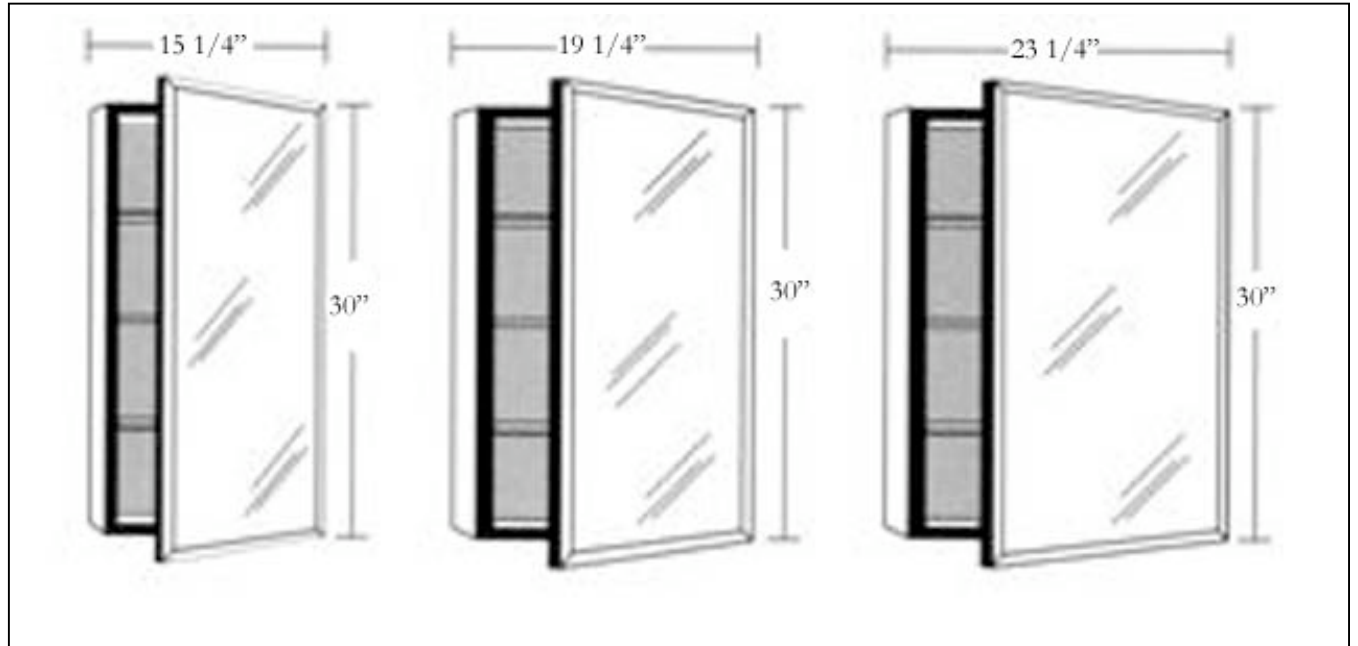

VINTAGE BATH

51 MAIN STREET, LOS ALTOS, CA 94022

P:(650) 948-3147 F: (650) 948-3454 E: INFO@VINTAGEBATH.COM

PLM RECTANGLE CABINETS

BLACK OR WHITE INTERIOR
BEVELED OR PLAIN GLASS
MIRRORED THROUGHOUT
RIGHT OR LEFT HINGE