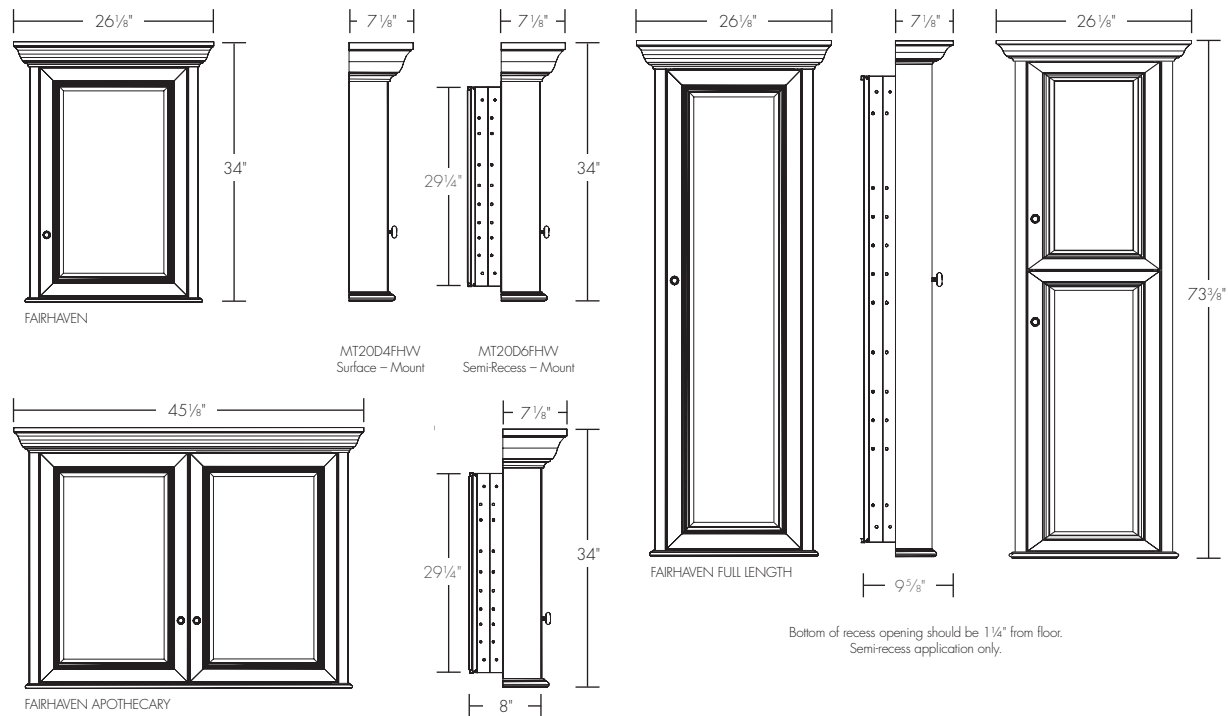

FAIRHAVEN® CABINETS

CABINET DIMENSIONS

Bottom of recess opening should be 1 1/4\"/>

Fairhaven Cabinets	4\"/>	
Overall Measurement	26 1/8\"/>	
Rough Opening	18 1/2\"/>	
	Right Hinge	Left Hinge
Chrome Knob	MT20D4FHW	MT20D4FHCL
Chrome Knob Electrical Interior	MT20D4FHWE	MT20D4FHCLE
Brushed Nickel Knob	MT20D4FHBN	MT20D4FHBL
Brushed Nickel Knob Electrical Interior	MT20D4FHBE	MT20D4FHBLE
Safety-Lock Box	SLB20D4FH	

Fairhaven Apothecary Cabinets	4\"/>	
Overall Measurement	45 1/8\"/>	
Rough Opening	37 9/16\"/>	
8\"/>		
	Clear Glass with Chrome Knobs on Exterior	MT45D8FHCRC
	Clear Glass with Brushed Nickel Knobs on Exterior	MT45D8FHBNC
	Ribbed Glass with Chrome Knobs on Exterior	MT45D8FHCRR
Ribbed Glass with Brushed Nickel Knobs on Exterior	MT45D8FHBNR	

All apothecary cabinets are 8\"/>

Fairhaven Full-Length Cabinets	1-Door		2-Door	
Overall Measurement	26 1/8\"/>			
Rough Opening	18 1/2\"/>			
8\"/>				
	Chrome Knob on Exterior, Left	MFH1DCR8EL	MFH2OCR8EL	4.72
	Chrome Knob on Exterior, Right	MFH1DCR8ER	MFH2OCR8ER	4.72
	Brushed Nickel Knob on Exterior, Left	MFH1DBN8EL	MFH20BN8EL	4.72
Brushed Nickel Knob on Exterior, Right	MFH1DBN8ER	MFH20BN8ER	4.72	

All full-length cabinets are 8\"/>

robern.